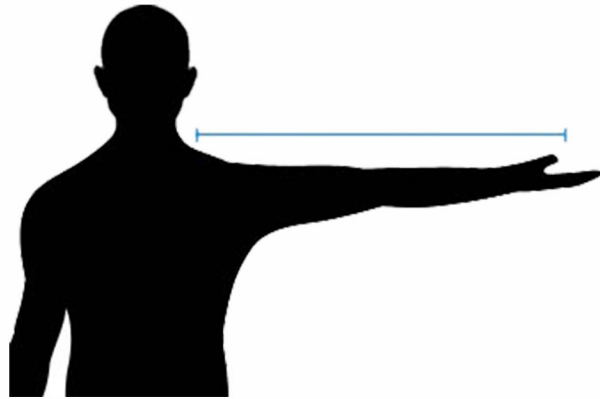

Violin

Have your child extend their left arm out in front of them with their palm up and their fingers flat. Measure from the base of the neck to the center of the palm in inches.

Minimum Arm Length	Instrument Size
14 1/2"	1/16
16"	1/10
17 1/2"	1/8
19"	1/4
20 3/4"	1/2
22"	3/4
23 1/2"	4/4

Viola

Have your child extend their left arm out in front of them with their palm up and their fingers flat. Measure from the base of the neck to the center of the palm in inches.

Minimum Arm Length	Instrument Size
19"	11"
20 3/4"	12"
22"	13"
23 1/2"	14"
25"	15"
25 7/8"	15.5"
26 3/8"	16"
27 1/8"	16.5"

Cello

Have your child extend their left arm out in front of them with their palm up and their fingers flat. Measure from the base of the neck to the center of the palm in inches.

Arm Length	Height	Instrument Size
16"	3'	1/10
16" - 18"	3' - 3'6"	1/8
18" - 20"	4'	1/4
20" - 22"	4' - 4'6"	1/2
22" - 24"	4'6" - 5'	3/4
24" and up	5' and up	4/4

Finger Span

To measure finger span, have your child extend their fingers on their left hand. Measure from their index finger to their pinky finger in inches.

Finger Span	Instrument Size
2.5" - 3"	1/10
3"	1/8
3" - 4"	1/4
4" - 5"	1/2
5" - 6"	3/4
6" and up	4/4