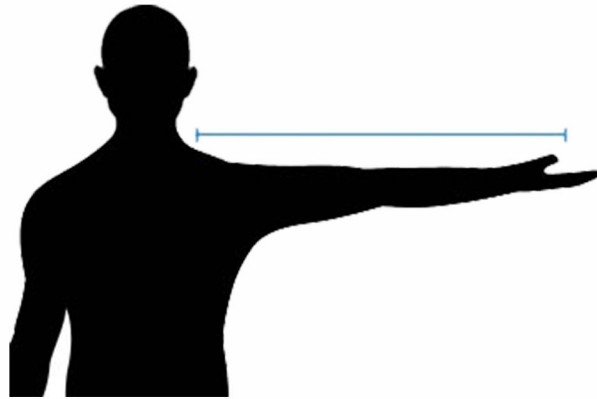

Violin

Have your child extend their left arm out in front of them with their palm up and their fingers flat. Measure from the base of the neck to the center of the palm in inches.

Minimum Arm Length	Instrument Size
14 1/2"	1/16
16"	1/10
17 1/2"	1/8
19"	1/4
20 3/4"	1/2
22"	3/4
23 1/2"	4/4

Viola

Have your child extend their left arm out in front of them with their palm up and their fingers flat. Measure from the base of the neck to the center of the palm in inches.

Minimum Arm Length	Instrument Size
19"	11"
20 3/4"	12"
22"	13"
23 1/2"	14"
25"	15"
25 7/8"	15.5"
26 3/8"	16"
27 1/8"	16.5"

Cello

Have your child extend their left arm out in front of them with their palm up and their fingers flat. Measure from the base of the neck to the center of the palm in inches.

Arm Length	Height	Instrument Size
16"	3'	1/10
16" - 18"	3' - 3'6"	1/8
18" - 20"	4'	1/4
20" - 22"	4' - 4'6"	1/2
22" - 24"	4'6" - 5'	3/4
24" and up	5' and up	4/4

Finger Span

To measure finger span, have your child extend their fingers on their left hand. Measure from their index finger to their pinky finger in inches.

Finger Span	Instrument Size
2.5" - 3"	1/10
3"	1/8
3" - 4"	1/4
4" - 5"	1/2
5" - 6"	3/4
6" and up	4/4